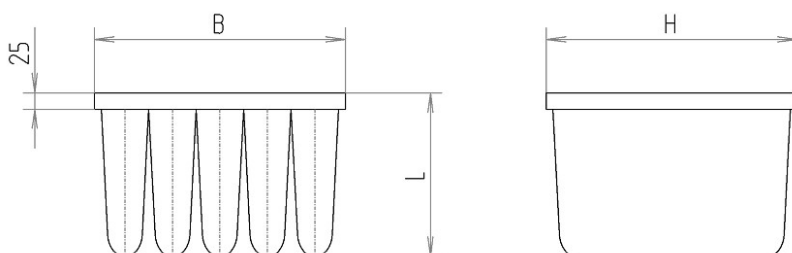

KF - Pocket filter for KFB - F7

Accessories for Duct fans

Filter in class ISO ePM1 $\geq 50\%$ (formerly F7) are easily exchangeable.
Exchange within scheduled service is recommended.

Technical Data:

Dimensions:

Type	adapted for type	Art.-No.	H [mm]	B [mm]	L [mm]	Frame [mm]	Number of pockets	Weight [kg]
KF 40/20 F7	KFB 40/20	FTA402-0701K	198	399	250	25	4	1,0
KF 50/25 F7	KFB 50/25	FTA502-0701K	248	499	250	25	6	1,0
KF 50/30 F7	KFB 50/30	FTA503-0701K	298	499	250	25	6	1,0
KF 60/30 F7	KFB 60/30	FTA603-0701K	298	599	250	25	7	1,0
KF 60/35 F7	KFB 60/35	FTA603-0702K	348	599	250	25	7	1,0
KF 70/40 F7	KFB 70/40	FTA704-0701K	398	699	250	25	7	1,0
KF 80/40 F7	KFB 80/40	FTA805-0701K	498	799	250	25	8	1,5
KF 90/50 F7	KFB 90/50	FTA905-0701K	498	899	250	25	8	2,0
KF 100/50 F7	KFB 100/50	FTA105-0701K	498	999	250	25	9	2,5

Scope of delivery:

Pocket filter ISO ePM1 $\geq 50\%$ (KF)