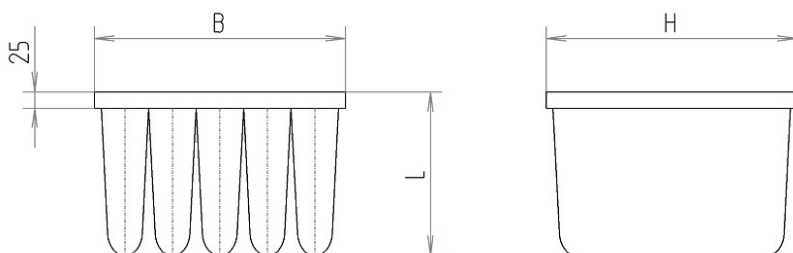

KF - Pocket filter for KFB - M5

Accessories for Duct fans

Filter in class ISO ePM10 $\geq 50\%$ (formerly M5) are easily exchangeable. Exchange within scheduled service is recommended.

Technical Data:

Dimensions:

Type	Adapted for type	Art.-No.	H [mm]	B [mm]	L [mm]	Frame [mm]	Number of pockets	Weight [kg]
KF 40/20 M5	KFB 40/20	FTA402-0501K	198	399	250	25	3	1,0
KF 50/25 M5	KFB 50/25	FTA502-0501K	248	499	250	25	5	1,0
KF 50/30 M5	KFB 50/30	FTA503-0501K	298	499	250	25	5	1,0
KF 60/30 M5	KFB 60/30	FTA603-0501K	298	599	250	25	5	1,0
KF 60/35 M5	KFB 60/35	FTA603-0502K	348	599	250	25	5	1,0
KF 70/40 M5	KFB 70/40	FTA704-0501K	398	699	250	25	6	1,0
KF 80/50 M5	KFB 80/50	FTA805-0501K	498	799	250	25	7	1,5
KF 90/50 M5	KFB 90/50	FTA905-0501K	498	899	250	25	7	2,0
KF 100/50 M5	KFB 100/50	FTA105-0501K	498	999	250	25	8	2,5

Scope of delivery:

- Pocket filter ISO ePM10 $\geq 50\%$ (KF)