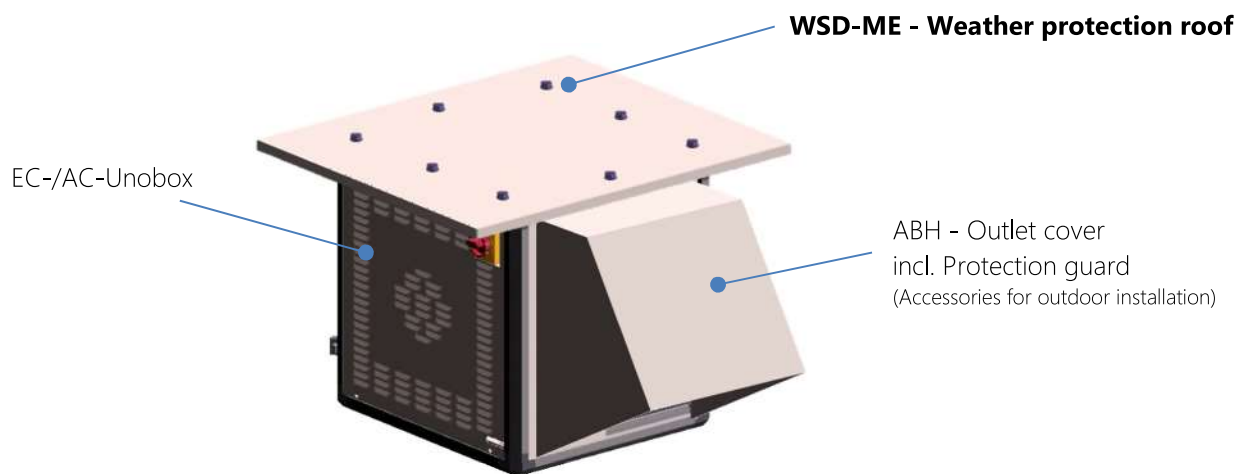

## WSD-ME – Weather protection roof

Accessories for Unobox-ME

The weather protection roof is made of corrosion-resistant aluminium and is welded at the corners. For outdoor installation the weatherproof cover protects the device and the components.

### Delivery information:

Weather protection roof supplied **mounted** on the box:  
(Specify when ordering)

Weather protection roof **loose**:

### Installation notes:

1. Step  
Weather protection guard and fixing material

Sealing tape fitted as standard

2. Step  
Screw the weather protection roof with the Unobox-ME

3. Step  
Weather protection roof mounted