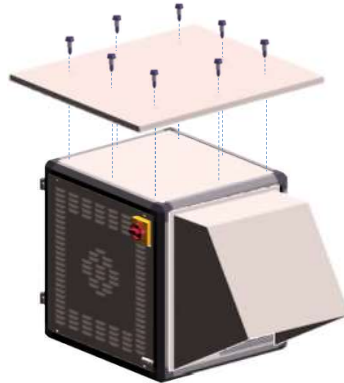

## WSD-ME – Weather protection roof

Accessories for Unobox-ME

The weather protection roof is made of corrosion-resistant aluminium and is welded at the corners. For outdoor installation the weatherproof cover protects the device and the components.

### Installation notes:

1. Step  
Weather protection guard and fixing material

Sealing tape fitted as standard

2. Step  
Screw the weather protection roof with the Unobox-ME

3. Step  
Weather protection roof mounted