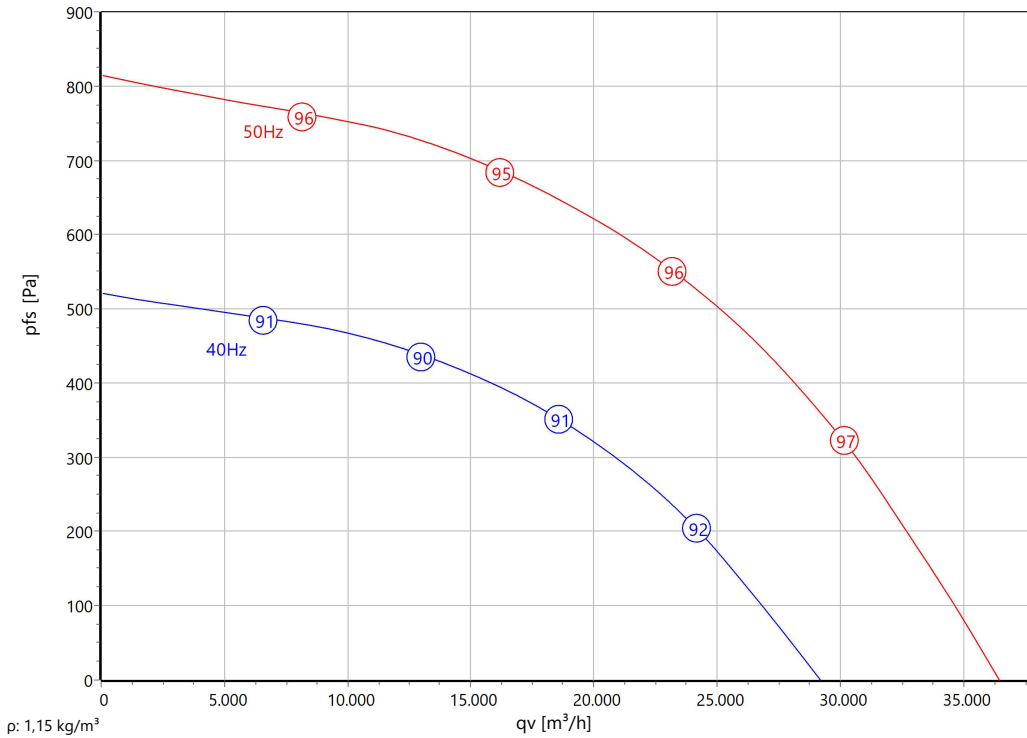

Type: **DVN 900-6D-GS**
 Part no.: A01-90065

Curve:

Nominal Data:

U [V]	f [Hz]	C [µF]	Po [KW]	IN [A]	nN [r/min]	tR [°C]	k10 [m²s/h]	IA / IN	IP	m [kg]
400 D	50	-	7,5	15,8	970	-25 .. +100	-	-	IP 54	302

Sound Data:

Frequency	Σ	125Hz	250Hz	500Hz	1kHz	2kHz	4kHz	8kHz	Distances	1 m	4 m
LwA(A,in) [dB(A)]	-3	-19	-16	-15	-11	-14	-20	-28	LpA(A,in) [dB(A)]	-10	-20
LwA(A,out) [dB(A)]		-13	-9	-8	-5	-9	-18	-26	LpA(A,out) [dB(A)]	-7	-17

50 Hz

Input power

7,5 kW

Current

15,8 A

Speed

970 r/min

Medium temperature

100 °C

Protection Mode

IP 54

Weight

302 kg

Dimensions

1700 mm / 1700 mm / 1150 mm

Contact: