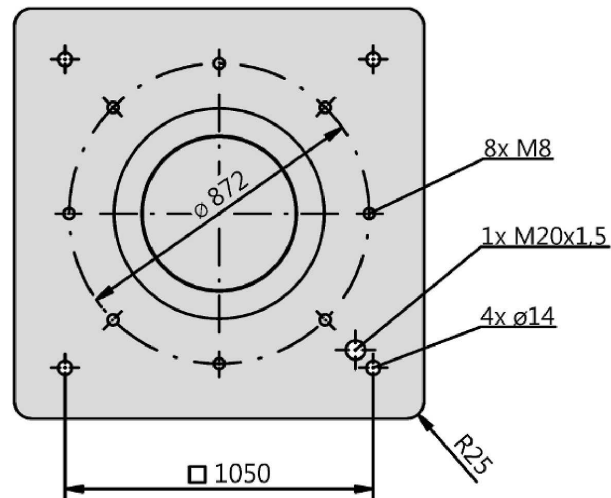

Type: **DVN 900-6D-GS**
 Part no.: A01-90065

Curve:

Nominal Data:

U [V]	f [Hz]	C [µF]	Po [KW]	IN [A]	nN [r/min]	tR [°C]	k10 [m²s/h]	IA / IN	IP	m [kg]
400 D	50	-	7,5	15,8	970	-25 .. +100	-	-	IP 54	302

Sound Data:

DVN 900-6 D-100C - Roof fan vertical - 400V, 50Hz

Type: **DVN 900-6D-GS**

Part no.: A01-90065

Type: **DVN 900-6D-GS**

Part no.: A01-90065

Roof fan

vertical outlet with IEC standard motor

Rain protection cover and square housing made of aluminium. Base frame equipped with threaded bolts for tightening accessories on suction side and a bended inlet cone, manufactured of galvanized sheet metal. Motor outside of the air stream weatherproof. Impeller made of aluminum (AlMg3) with 8 backward curved blades. Compact and flexible design. IEC motor according to EN 60034 (IEC 60072). Meets efficiency class IE3. Applicable for use with Variable Frequency Drive (VFD). Positive Temperature Coefficient (PTC) thermistor standard. Protection class IP55. 50/60Hz operation possible. Isolation class F. Motorized Impeller statically and dynamically balanced according to DIN ISO 21940-11 at least with quality level G6.3. The electrical connection is possible over the mounted ON/OFF-switch. Air volume control is possible by the use of an frequency converter (accessory).

100 °C

Protection Mode

IP 54

Weight

302 kg

Dimensions

1700 mm / 1700 mm / 1150 mm

Contact: