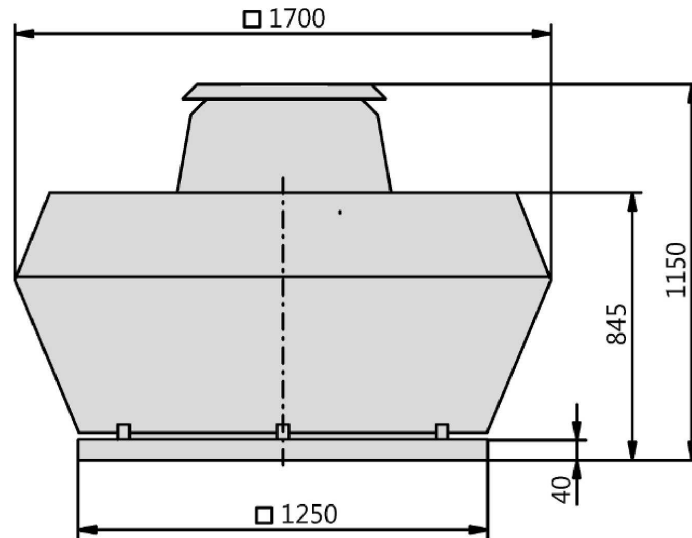

Type: **DVN 900-6D-GS**

Part no.: A01-90065