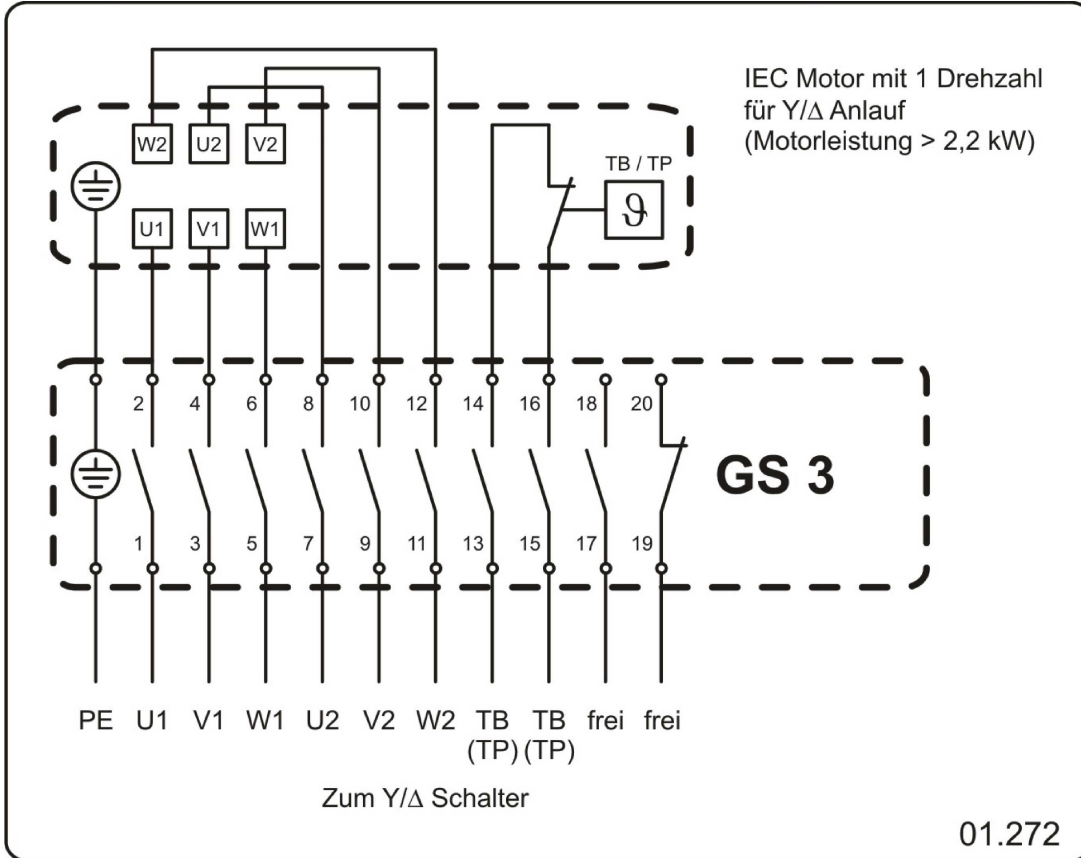

Type: **DVN 900-6D-GS**
 Part no.: A01-90065

Curve:

Nominal Data:

U [V]	f [Hz]	C [µF]	Po [KW]	IN [A]	nN [r/min]	tR [°C]	k10 [m²s/h]	IA / IN	IP	m [kg]
400 D	50	-	7,5	15,8	970	-25 .. +100	-	-	IP 54	302

Sound Data:

DVN 900-6 D-100C - Roof fan vertical - 400V, 50Hz

Type: **DVN 900-6D-GS**

Part no.: A01-90065

Type: **DVN 900-6D-GS**

Part no.: A01-90065

Roof fan

vertical outlet with IEC standard motor

Rain protection cover and square housing made of aluminium. Base frame equipped with threaded bolts for tightening accessories on suction side and a bended inlet cone, manufactured of galvanized sheet metal. Motor outside of the air stream weatherproof. Impeller made of aluminum (AlMg3) with 8 backward curved blades. Compact and flexible design. IEC motor according to EN 60034 (IEC 60072). Meets efficiency class IE3. Applicable for use with Variable Frequency Drive (VFD). Positive Temperature Coefficient (PTC) thermistor standard. Protection class IP55. 50/60Hz operation possible. Isolation class F. Motorized Impeller statically and dynamically balanced according to DIN ISO 21940-11 at least with quality level G6.3. The electrical connection is possible over the mounted ON/OFF-switch. Air volume control is possible by the use of an frequency converter (accessory).

100 °C

Protection Mode

IP 54

Weight

302 kg

Dimensions

1700 mm / 1700 mm / 1150 mm

Contact: