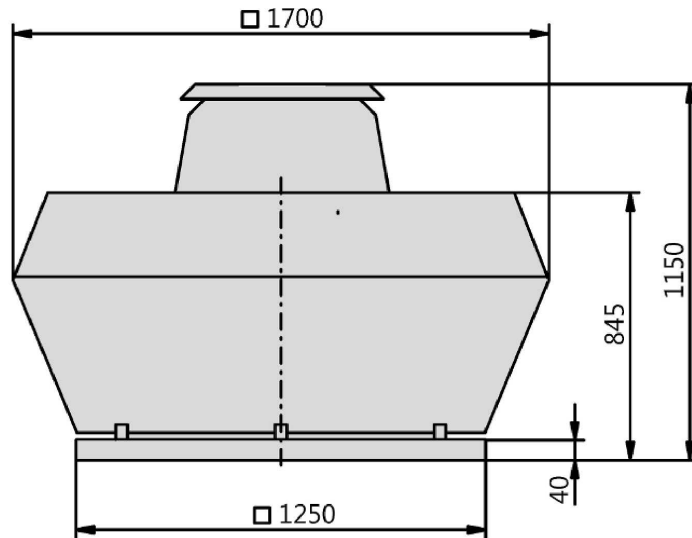

Type: **DVN 900-8 D-GS**

Part no.: A01-90080