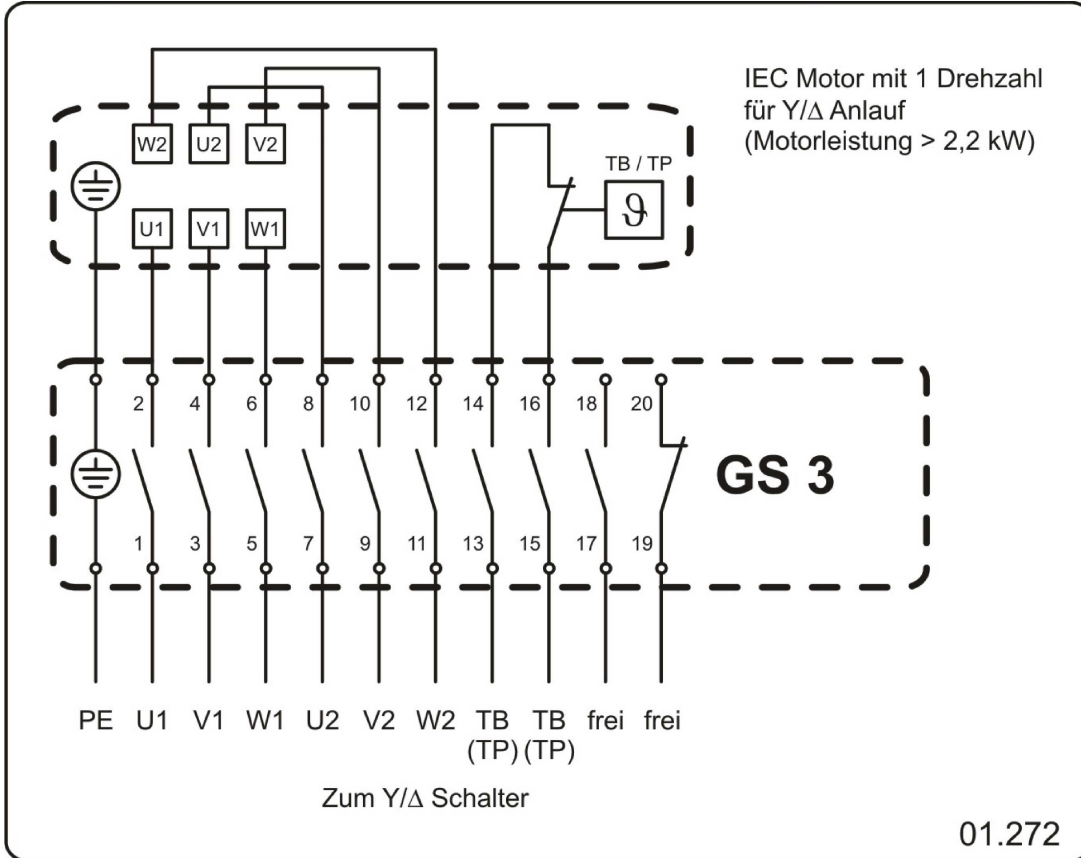

Type: **DVN 900-8 D-GS**
 Part no.: A01-90080

Curve:

Nominal Data:

U [V]	f [Hz]	C [µF]	Po [KW]	IN [A]	nN [r/min]	tR [°C]	k10 [m²s/h]	IA / IN	IP	m [kg]
400 D	50	-	3	7,2	710	-25 .. +100	-	-	IP 54	270

Sound Data:

DVN 900-8 D-100C - Roof fan vertical - 400V, 50Hz

Type: **DVN 900-8 D-GS**

Part no.: A01-90080

Type: **DVN 900-8 D-GS**

Part no.: A01-90080

Roof fan

vertical outlet with IEC standard motor

Rain protection cover and square housing made of aluminium. Base frame equipped with threaded bolts for tightening accessories on suction side and a bended inlet cone, manufactured of galvanized sheet metal. Motor outside of the air stream weatherproof. Impeller made of aluminum (AlMg3) with 8 backward curved blades. Compact and flexible design. IEC motor according to EN 60034 (IEC 60072). Meets efficiency class IE3. Applicable for use with Variable Frequency Drive (VFD). Positive Temperature Coefficient (PTC) thermistor standard. Protection class IP55. 50/60Hz operation possible. Isolation class F. Motorized Impeller statically and dynamically balanced according to DIN ISO 21940-11 at least with quality level G6.3. The electrical connection is possible over the mounted ON/OFF-switch. Air volume control is possible by the use of an frequency converter (accessory).

100 °C

Protection Mode

IP 54

Weight

270 kg

Dimensions

1700 mm / 1700 mm / 1150 mm

Contact: