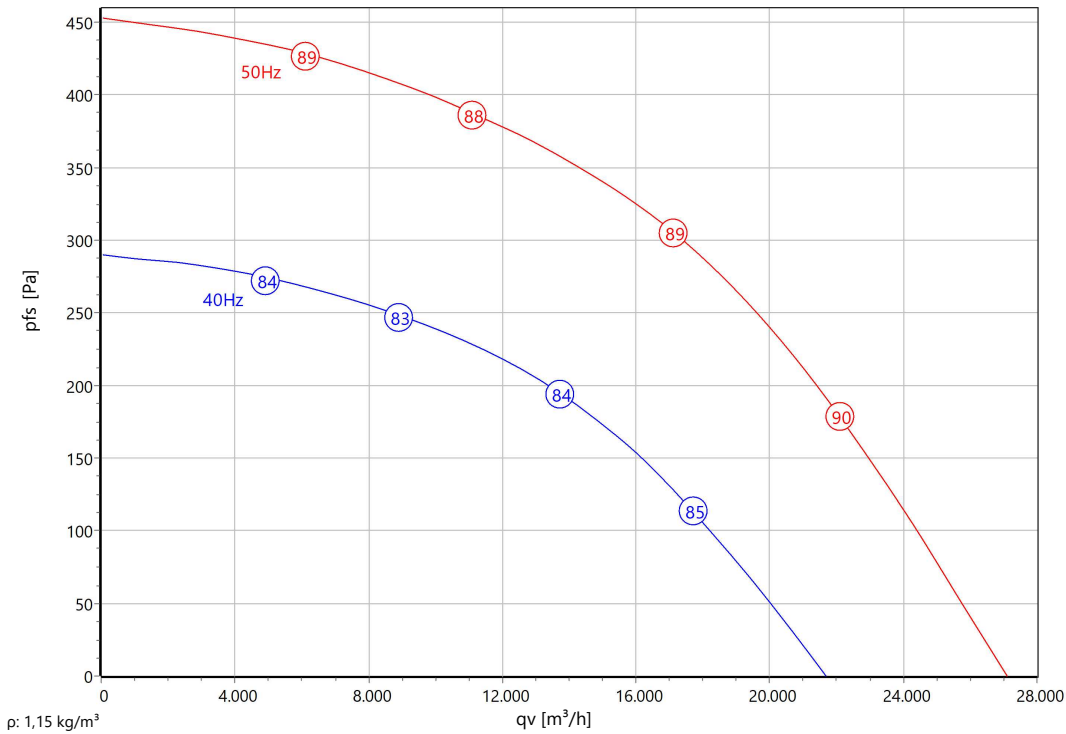

Type: **DVN 900-8 D-GS**
 Part no.: A01-90080

Curve:

Nominal Data:

U [V]	f [Hz]	C [µF]	Po [KW]	IN [A]	nN [r/min]	tR [°C]	k10 [m²s/h]	IA / IN	IP	m [kg]
400 D	50	-	3	7,2	710	-25 .. +100	-	-	IP 54	270

Sound Data:

Frequency	Σ	125Hz	250Hz	500Hz	1kHz	2kHz	4kHz	8kHz	Distances	1 m	4 m
LwA(A,in) [dB(A)]	-3	-19	-16	-15	-11	-14	-20	-28	LpA(A,in) [dB(A)]	-10	-20
LwA(A,out) [dB(A)]		-13	-9	-8	-5	-9	-18	-26	LpA(A,out) [dB(A)]	-7	-17

DVN 900-8 D-100C - Roof fan vertical - 400V, 50Hz

Type: **DVN 900-8 D-GS**

Part no.: A01-90080

Type: **DVN 900-8 D-GS**

Part no.: A01-90080

Roof fan

vertical outlet with IEC standard motor

Rain protection cover and square housing made of aluminium. Base frame equipped with threaded bolts for tightening accessories on suction side and a bended inlet cone, manufactured of galvanized sheet metal. Motor outside of the air stream weatherproof. Impeller made of aluminum (AlMg3) with 8 backward curved blades. Compact and flexible design. IEC motor according to EN 60034 (IEC 60072). Meets efficiency class IE3. Applicable for use with Variable Frequency Drive (VFD). Positive Temperature Coefficient (PTC) thermistor standard. Protection class IP55. 50/60Hz operation possible. Isolation class F. Motorized Impeller statically and dynamically balanced according to DIN ISO 21940-11 at least with quality level G6.3. The electrical connection is possible over the mounted ON/OFF-switch. Air volume control is possible by the use of an frequency converter (accessory).

100 °C

Protection Mode

IP 54

Weight

270 kg

Dimensions

1700 mm / 1700 mm / 1150 mm

Contact: