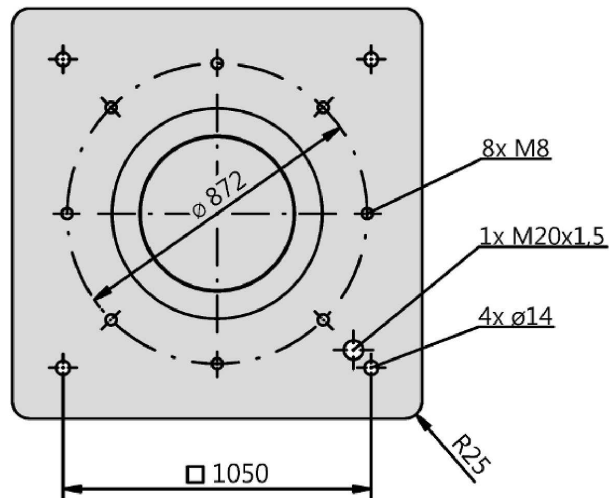

Type: **DVN 900-8 D-GS**
 Part no.: A01-90080

Curve:

Nominal Data:

U [V]	f [Hz]	C [µF]	Po [KW]	IN [A]	nN [r/min]	tR [°C]	k10 [m²s/h]	IA / IN	IP	m [kg]
400 D	50	-	3	7,2	710	-25 .. +100	-	-	IP 54	270

Sound Data:

DVN 900-8 D-100C - Roof fan vertical - 400V, 50Hz

Type: **DVN 900-8 D-GS**

Part no.: A01-90080

Type: **DVN 900-8 D-GS**

Part no.: A01-90080

Roof fan

vertical outlet with IEC standard motor

Rain protection cover and square housing made of aluminium. Base frame equipped with threaded bolts for tightening accessories on suction side and a bended inlet cone, manufactured of galvanized sheet metal. Motor outside of the air stream weatherproof. Impeller made of aluminum (AlMg3) with 8 backward curved blades. Compact and flexible design. IEC motor according to EN 60034 (IEC 60072). Meets efficiency class IE3. Applicable for use with Variable Frequency Drive (VFD). Positive Temperature Coefficient (PTC) thermistor standard. Protection class IP55. 50/60Hz operation possible. Isolation class F. Motorized Impeller statically and dynamically balanced according to DIN ISO 21940-11 at least with quality level G6.3. The electrical connection is possible over the mounted ON/OFF-switch. Air volume control is possible by the use of an frequency converter (accessory).

100 °C

Protection Mode

IP 54

Weight

270 kg

Dimensions

1700 mm / 1700 mm / 1150 mm

Contact: