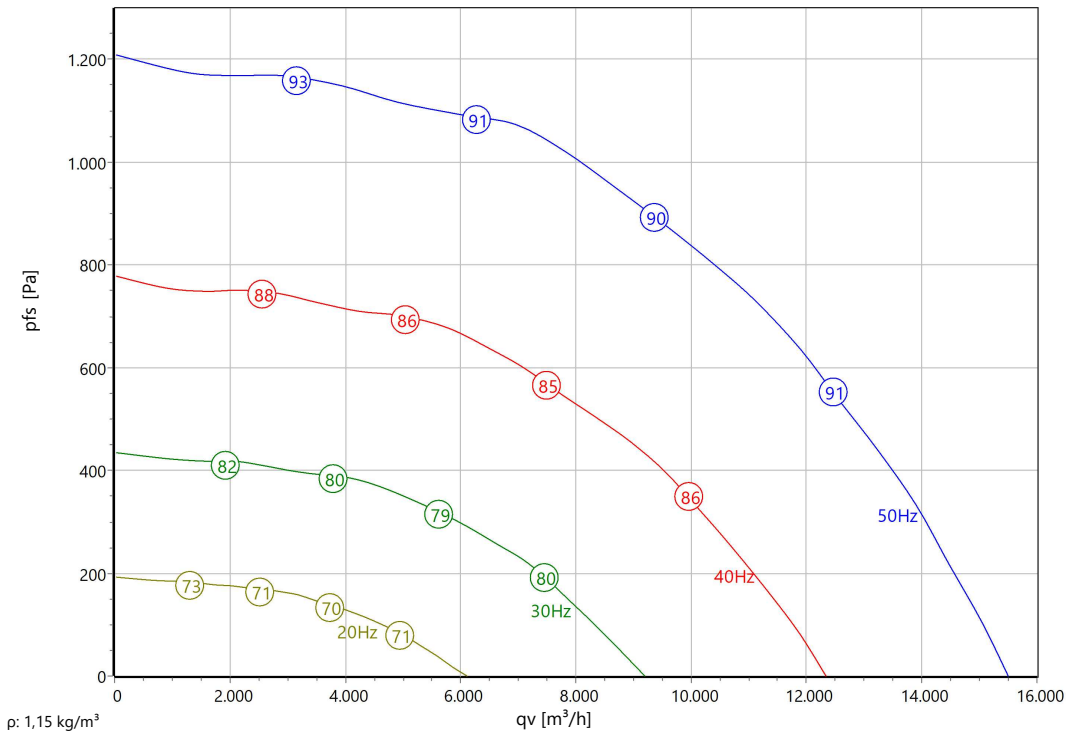

Type: **DVN 630-4D-GS**
Part no.: A24-63007

Curve:

Nominal Data:

U [V]	f [Hz]	C [µF]	Po [KW]	IN [A]	nN [r/min]	tR [°C]	k10 [m²s/h]	IA / IN	IP	m [kg]
400D	50	-	4,2	8,1	1475	-25 .. +120	-	7,9	IP 55	91,5

Sound Data:

Frequency	Σ	63Hz	125Hz	250Hz	500Hz	1kHz	2kHz	4kHz	8kHz	Distances	1 m	4 m
LwA(A,in) [dB(A)]	-3	-43	-17	-14	-10	-8	-8	-16	-23	LpA(A,in) [dB(A)]	-10	-20
LwA(A,out) [dB(A)]		-36	-24	-10	-6	-3	-10	-14	-23	LpA(A,out) [dB(A)]	-7	-17

DVN 630-4D-120C - Roof fan vertical- 400V, 50 Hz

Type: **DVN 630-4D-GS**

Part no.: A24-63007

Type: **DVN 630-4D-GS**

Part no.: A24-63007

Roof fan

vertical outlet with IEC standard motor

Rain protection cover and square housing made of aluminium. Base frame equipped with threaded bolts for tightening accessories on suction side and a bended inlet cone, manufactured of galvanized sheet metal. Motor outside of the air stream weatherproof. Impeller made of aluminum (AlMg3) with 8 backward curved blades. Compact and flexible design. IEC motor according to EN 60034 (IEC 60072). Meets efficiency class IE3. Applicable for use with Variable Frequency Drive (VFD). Positive Temperature Coefficient (PTC) thermistor standard. Protection class IP55. 50/60Hz operation possible. Isolation class F. Motorized Impeller statically and dynamically balanced according to DIN ISO 21940-11 at least with quality level G6.3. The electrical connection is mounted on the housing by a terminal box. Air volume control is possible by the use of an frequency converter (accessory).

Input power

4,2 kW

Current

8,1 A

Speed

1475 r/min

Medium temperature

120 °C