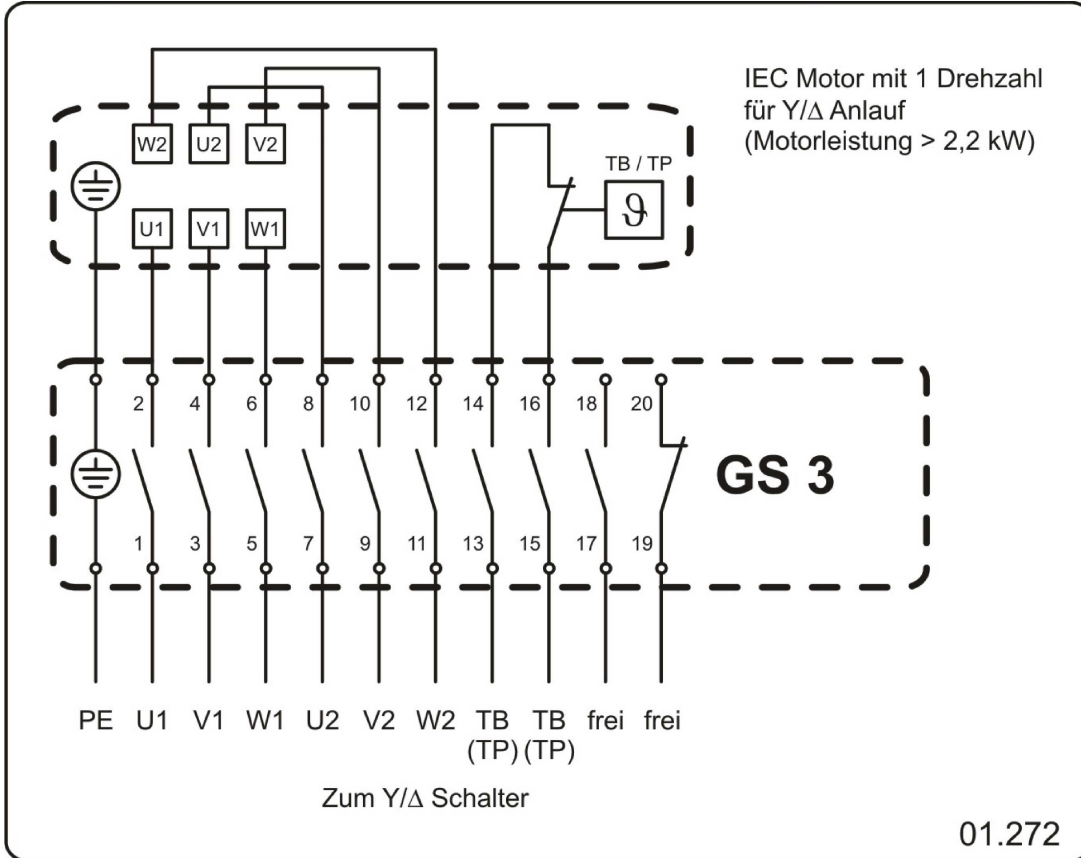

Type: **DVN 630-4D-GS**
Part no.: A24-63007

Curve:

Nominal Data:

U [V]	f [Hz]	C [µF]	Po [KW]	IN [A]	nN [r/min]	tR [°C]	k10 [m²s/h]	IA / IN	IP	m [kg]
400D	50	-	4,2	8,1	1475	-25 .. +120	-	7,9	IP 55	91,5

Sound Data:

DVN 630-4D-120C - Roof fan vertical- 400V, 50 Hz

Type: **DVN 630-4D-GS**

Part no.: A24-63007

Type: **DVN 630-4D-GS**

Part no.: A24-63007

Roof fan

vertical outlet with IEC standard motor

Rain protection cover and square housing made of aluminium. Base frame equipped with threaded bolts for tightening accessories on suction side and a bended inlet cone, manufactured of galvanized sheet metal. Motor outside of the air stream weatherproof. Impeller made of aluminum (AlMg3) with 8 backward curved blades. Compact and flexible design. IEC motor according to EN 60034 (IEC 60072). Meets efficiency class IE3. Applicable for use with Variable Frequency Drive (VFD). Positive Temperature Coefficient (PTC) thermistor standard. Protection class IP55. 50/60Hz operation possible. Isolation class F. Motorized Impeller statically and dynamically balanced according to DIN ISO 21940-11 at least with quality level G6.3. The electrical connection is mounted on the housing by a terminal box. Air volume control is possible by the use of an frequency converter (accessory).