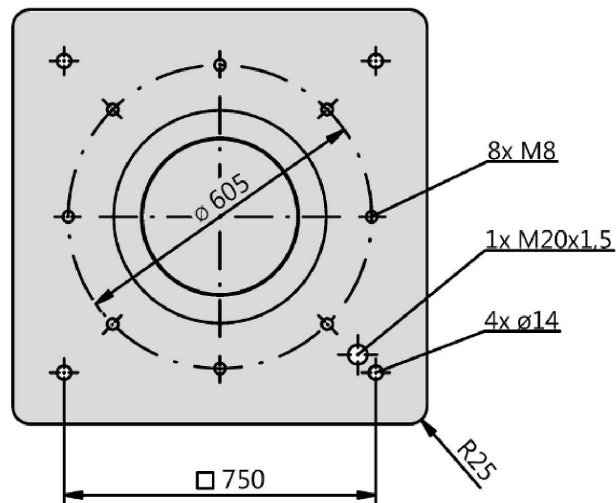

Type: **DVN 630-4D-GS**
Part no.: A24-63007

Curve:

Nominal Data:

U [V]	f [Hz]	C [µF]	Po [KW]	IN [A]	nN [r/min]	tR [°C]	k10 [m²s/h]	IA / IN	IP	m [kg]
400D	50	-	4,2	8,1	1475	-25 .. +120	-	7,9	IP 55	91,5

Sound Data:

DVN 630-4D-120C - Roof fan vertical- 400V, 50 Hz

Type: **DVN 630-4D-GS**

Part no.: A24-63007

Type: **DVN 630-4D-GS**

Part no.: A24-63007

Roof fan

vertical outlet with IEC standard motor

Rain protection cover and square housing made of aluminium. Base frame equipped with threaded bolts for tightening accessories on suction side and a bended inlet cone, manufactured of galvanized sheet metal. Motor outside of the air stream weatherproof. Impeller made of aluminum (AlMg3) with 8 backward curved blades. Compact and flexible design. IEC motor according to EN 60034 (IEC 60072). Meets efficiency class IE3. Applicable for use with Variable Frequency Drive (VFD). Positive Temperature Coefficient (PTC) thermistor standard. Protection class IP55. 50/60Hz operation possible. Isolation class F. Motorized Impeller statically and dynamically balanced according to DIN ISO 21940-11 at least with quality level G6.3. The electrical connection is mounted on the housing by a terminal box. Air volume control is possible by the use of an frequency converter (accessory).

Protection Mode

IP 55

Weight

91,5 kg

Dimensions

1150 mm / 1150 mm / 850 mm

Contact:

Rosenberg Ventilatoren BV