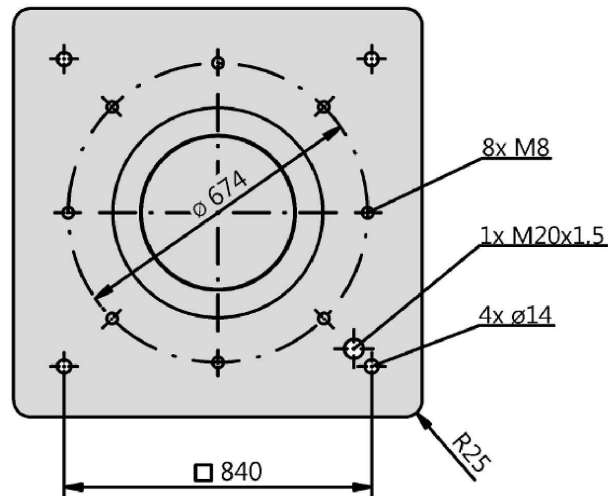

Type: **DVN 710-6D-GS**
 Part no.: A24-71012

Curve:

Nominal Data:

U [V]	f [Hz]	C [µF]	Po [KW]	IN [A]	nN [r/min]	tR [°C]	k10 [m²s/h]	IA / IN	IP	m [kg]
400D/690Y	50	-	3,4	9,4	968	120	-	5,9	IP 55	149

Sound Data:

DVN 710-6D-120C - Roof fan vertical - 400V, 50Hz

Type: **DVN 710-6D-GS**

Part no.: A24-71012

Type: **DVN 710-6D-GS**
 Part no.: A24-71012

Roof fan

vertical outlet with IEC standard motor

Rain protection cover and square housing made of aluminium. Base frame equipped with threaded bolts for tightening accessories on suction side and a bended inlet cone, manufactured of galvanized sheet metal. Motor outside of the air stream weatherproof. Impeller made of aluminum (AlMg3) with 8 backward curved blades. Compact and flexible design. IEC motor according to EN 60034 (IEC 60072). Meets efficiency class IE3. Applicable for use with Variable Frequency Drive (VFD). Positive Temperature Coefficient (PTC) thermistor standard. Protection class IP55. 50/60Hz operation possible. Isolation class F. Motorized Impeller statically and dynamically balanced according to DIN ISO 21940-11 at least with quality level G6.3. The electrical connection is possible over the mounted ON/OFF-switch. Air volume control is possible by the use of an frequency converter (accessory).

120 °C

Protection Mode

IP 55

Weight

149 kg

Dimensions

1350 mm / 1350 mm / 950 mm

Contact: