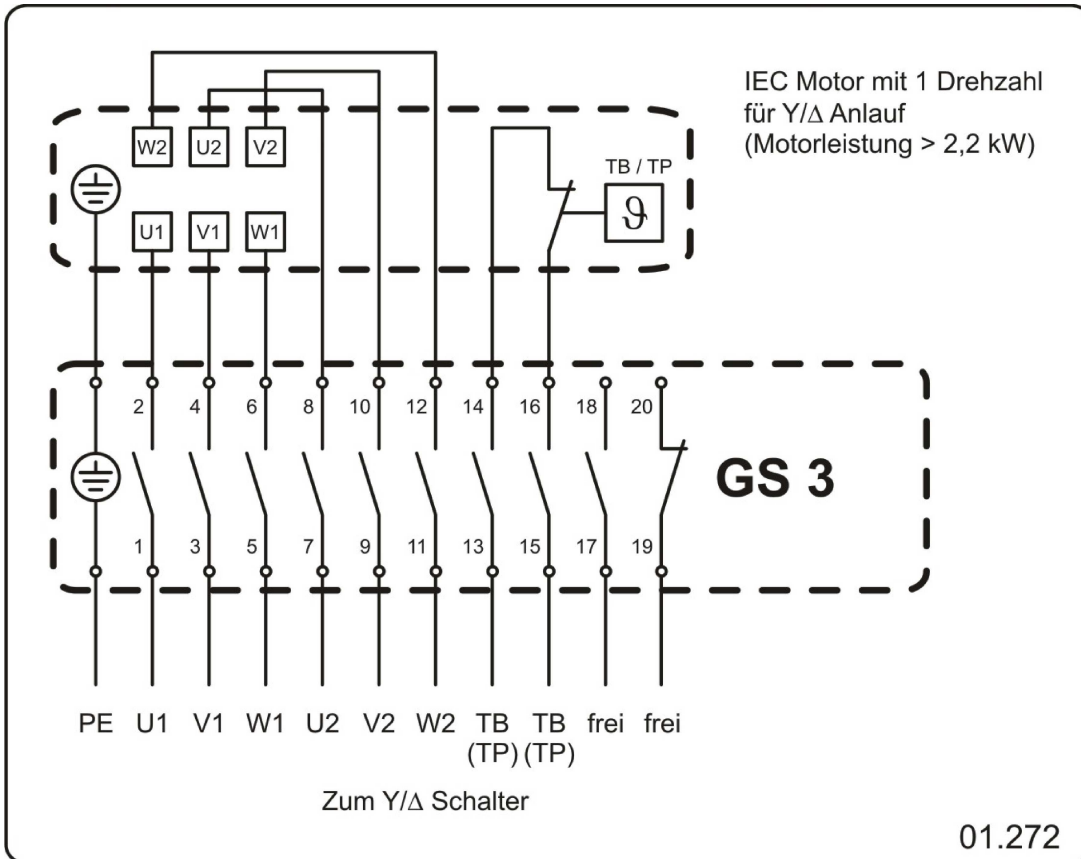

Type: **DVN 710-6D-GS**
 Part no.: A24-71012

Curve:

Nominal Data:

U [V]	f [Hz]	C [µF]	Po [KW]	IN [A]	nN [r/min]	tR [°C]	k10 [m²s/h]	IA / IN	IP	m [kg]
400D/690Y	50	-	3,4	9,4	968	120	-	5,9	IP 55	149

Sound Data:

DVN 710-6D-120C - Roof fan vertical - 400V, 50Hz

Type: **DVN 710-6D-GS**

Part no.: A24-71012

Type: **DVN 710-6D-GS**
 Part no.: A24-71012

Roof fan

vertical outlet with IEC standard motor

Rain protection cover and square housing made of aluminium. Base frame equipped with threaded bolts for tightening accessories on suction side and a bended inlet cone, manufactured of galvanized sheet metal. Motor outside of the air stream weatherproof. Impeller made of aluminum (AlMg3) with 8 backward curved blades. Compact and flexible design. IEC motor according to EN 60034 (IEC 60072). Meets efficiency class IE3. Applicable for use with Variable Frequency Drive (VFD). Positive Temperature Coefficient (PTC) thermistor standard. Protection class IP55. 50/60Hz operation possible. Isolation class F. Motorized Impeller statically and dynamically balanced according to DIN ISO 21940-11 at least with quality level G6.3. The electrical connection is possible over the mounted ON/OFF-switch. Air volume control is possible by the use of an frequency converter (accessory).

120 °C

Protection Mode

IP 55

Weight

149 kg

Dimensions

1350 mm / 1350 mm / 950 mm

Contact: