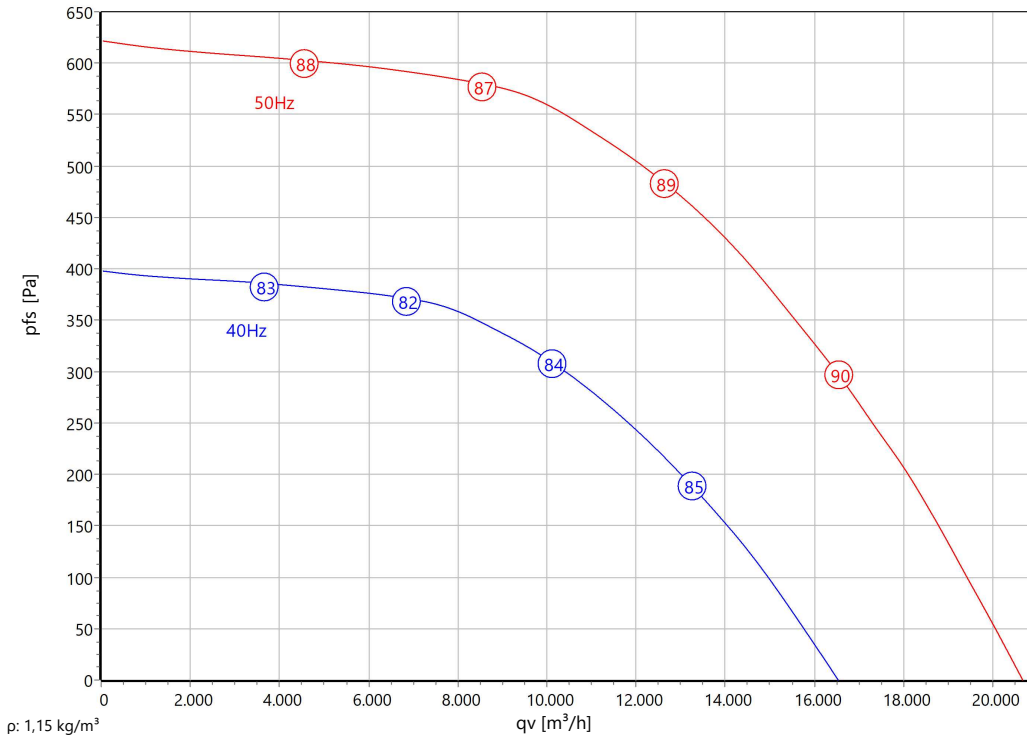

Type: **DVN 710-6D-GS**
 Part no.: A24-71012

Curve:

Nominal Data:

U [V]	f [Hz]	C [µF]	Po [KW]	IN [A]	nN [r/min]	tR [°C]	k10 [m²s/h]	IA / IN	IP	m [kg]
400D/690Y	50	-	3,4	9,4	968	120	-	5,9	IP 55	149

Sound Data:

Frequency	Σ	125Hz	250Hz	500Hz	1kHz	2kHz	4kHz	8kHz	Distances	1 m	4 m
LwA(A,in) [dB(A)]	-3	-17	-14	-10	-8	-8	-16	-23	LpA(A,in) [dB(A)]	-10	-20
LwA(A,out) [dB(A)]		-16	-9	-5	-5	-8	-13	-21	LpA(A,out) [dB(A)]	-7	-17

DVN 710-6D-120C - Roof fan vertical - 400V, 50Hz

Type: **DVN 710-6D-GS**

Part no.: A24-71012

Type: **DVN 710-6D-GS**
 Part no.: A24-71012

Roof fan

vertical outlet with IEC standard motor

Rain protection cover and square housing made of aluminium. Base frame equipped with threaded bolts for tightening accessories on suction side and a bended inlet cone, manufactured of galvanized sheet metal. Motor outside of the air stream weatherproof. Impeller made of aluminum (AlMg3) with 8 backward curved blades. Compact and flexible design. IEC motor according to EN 60034 (IEC 60072). Meets efficiency class IE3. Applicable for use with Variable Frequency Drive (VFD). Positive Temperature Coefficient (PTC) thermistor standard. Protection class IP55. 50/60Hz operation possible. Isolation class F. Motorized Impeller statically and dynamically balanced according to DIN ISO 21940-11 at least with quality level G6.3. The electrical connection is possible over the mounted ON/OFF-switch. Air volume control is possible by the use of an frequency converter (accessory).

120 °C

Protection Mode

IP 55

Weight

149 kg

Dimensions

1350 mm / 1350 mm / 950 mm

Contact: