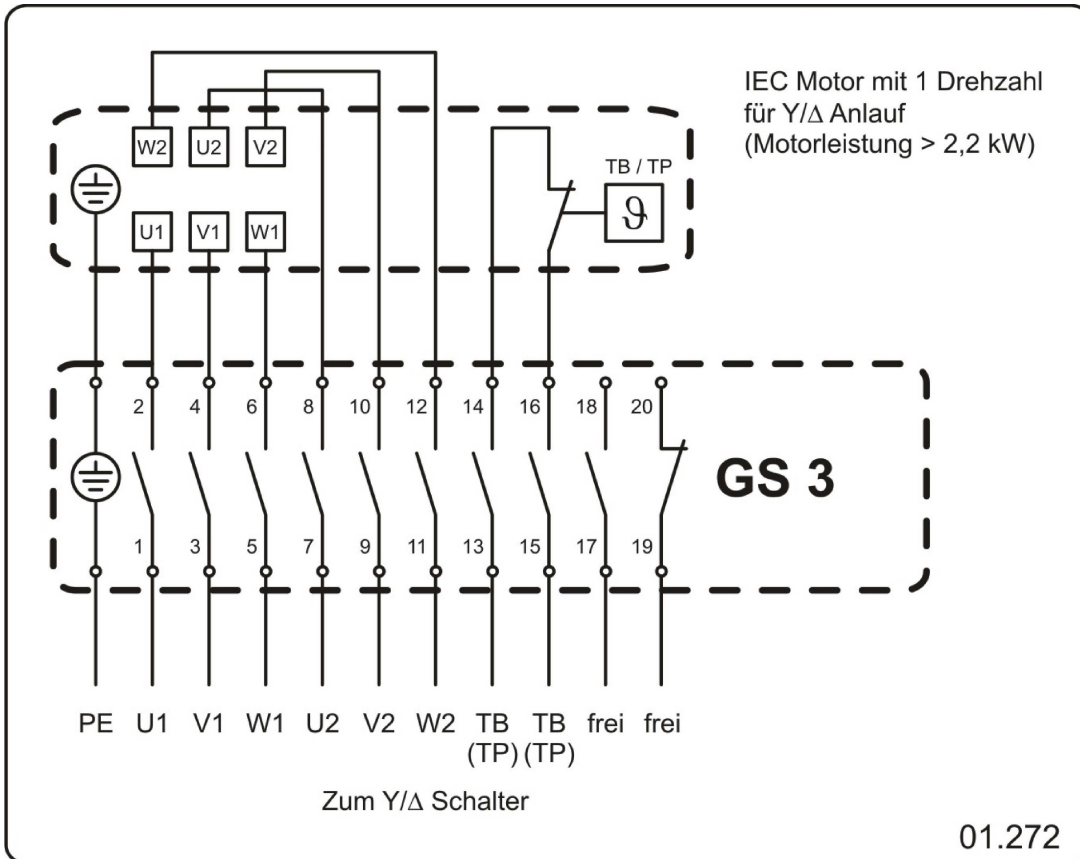

Type: **DVN 800-6D-GS**  
 Part no.: A24-80002

**Curve:**

**Nominal Data:**

U [V]	f [Hz]	C [µF]	Po [KW]	IN [A]	nN [r/min]	tR [°C]	k10 [m²s/h]	IA / IN	IP	m [kg]
400D/690Y	50	-	5,5	12	968	100	-	6	IP 55	180

DVN 800-6D-100C - Roof fan vertical - 400V, 50Hz

Type: **DVN 800-6D-GS**

Part no.: A24-80002

Type: **DVN 800-6D-GS**

Part no.: A24-80002

### Roof fan

vertical outlet with IEC standard motor

Rain protection cover and square housing made of aluminium. Base frame equipped with threaded bolts for tightening accessories on suction side and a bended inlet cone, manufactured of galvanized sheet metal. Motor outside of the air stream weatherproof. Impeller made of aluminum (AlMg3) with 8 backward curved blades. Compact and flexible design. IEC motor according to EN 60034 (IEC 60072). Meets efficiency class IE3. Applicable for use with Variable Frequency Drive (VFD). Positive Temperature Coefficient (PTC) thermistor standard. Protection class IP55. 50/60Hz operation possible. Isolation class F. Motorized Impeller statically and dynamically balanced according to DIN ISO 21940-11 at least with quality level G6.3. The electrical connection is possible over the mounted ON/OFF-switch. Air volume control is possible by the use of an frequency converter (accessory).