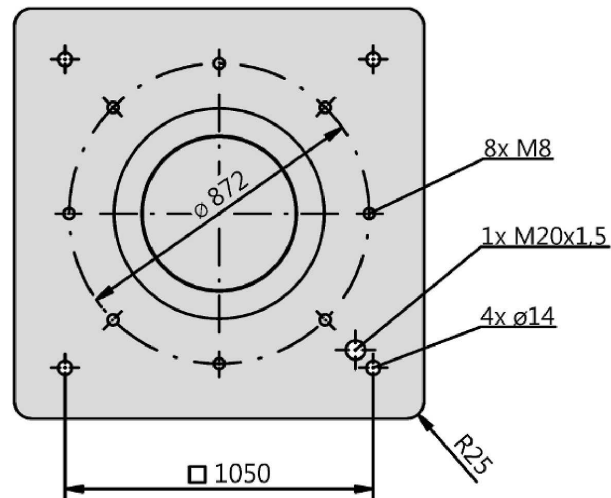

Type: **DVN 800-6D-GS**

Part no.: A24-80002