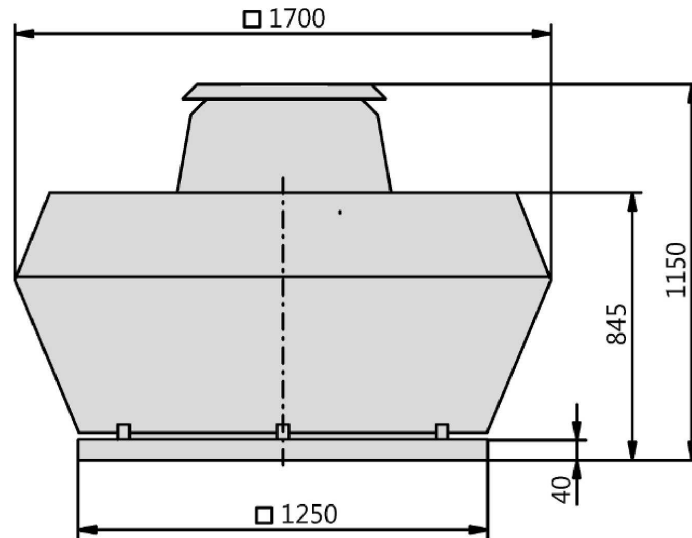

Type: **DVN 800-6D-GS**

Part no.: A24-80002