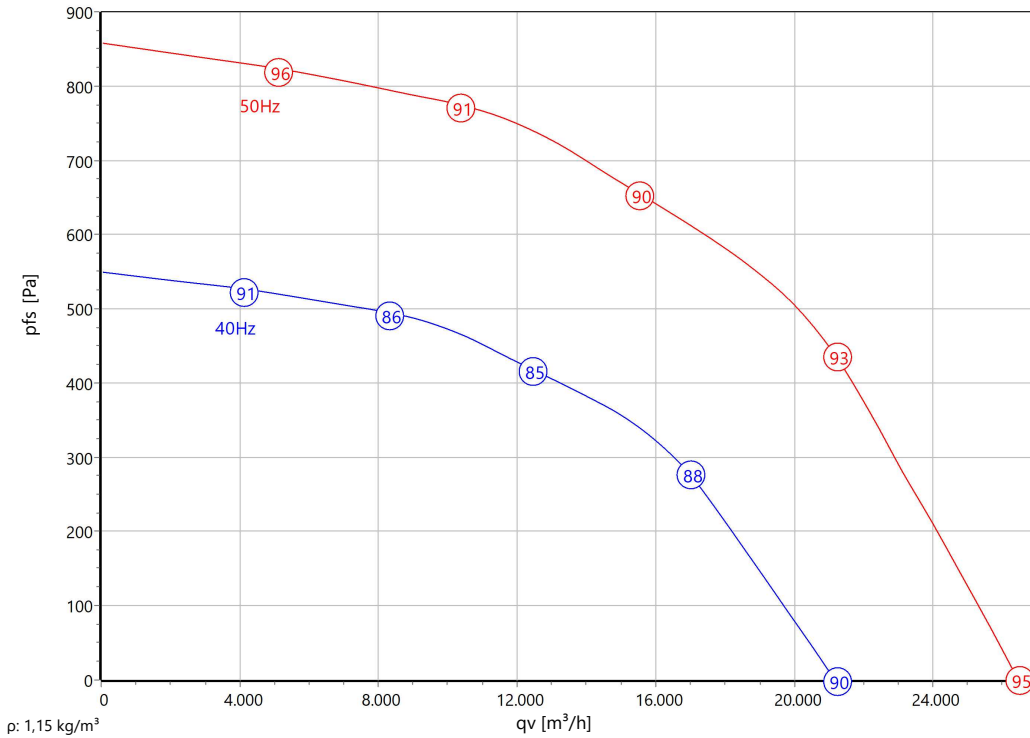

Type: **DVN 800-6D-GS**  
 Part no.: A24-80002

**Curve:**

**Nominal Data:**

U [V]	f [Hz]	C [µF]	Po [KW]	IN [A]	nN [r/min]	tR [°C]	k10 [m²s/h]	IA / IN	IP	m [kg]
400D/690Y	50	-	5,5	12	968	100	-	6	IP 55	180

**Sound Data:**

Frequency	Σ	125Hz	250Hz	500Hz	1kHz	2kHz	4kHz	8kHz	Distances	1 m	4 m
LwA(A,in) [dB(A)]	-3	-15	-14	-11	-8	-8	-15	-24	LpA(A,in) [dB(A)]	-10	-20
LwA(A,out) [dB(A)]		-12	-8	-6	-5	-8	-14	-20	LpA(A,out) [dB(A)]	-7	-17

### Nominal Data:

Voltage

400D/690Y V

Frequency

50 Hz

Input power

5,5 kW

Current

180 kg

Dimensions

1700 mm / 1700 mm / 1150 mm