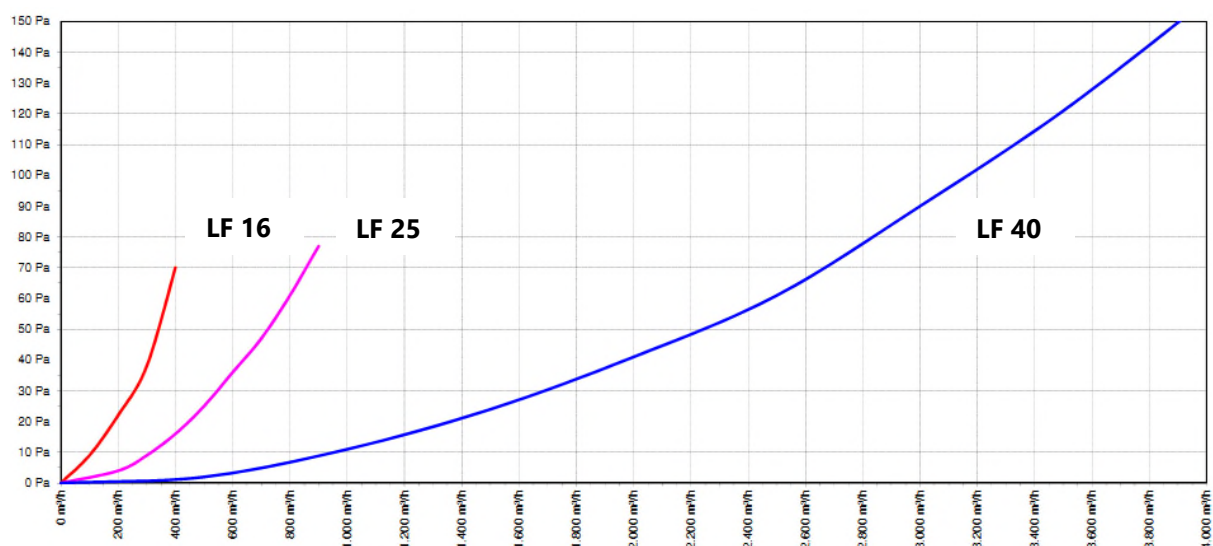

LF – Fleece filter

Filter with grid for easy installation. The grid is complete mounting around the filter. The filter class is ISO coarse $\geq 60\%$ (formerly G4).

Technical data:

Dimensions:

Type	Filter class	Art.-No.	H [mm]	B [mm]	Filter area [dm ²]	Weight [kg]
LF 16 G4	ISO coarse $\geq 60\%$	FZER-1600416N	200	190	6,8	0,01
LF 25 G4		FZER-2500425N	296	286	15,6	0,04
LF 40 G4		FZER-4000435N	450	440	34,2	0,10

Pressure loss (ISO coarse $\geq 60\%$; formerly G4):

Scope of delivery:

- Filter (LF)